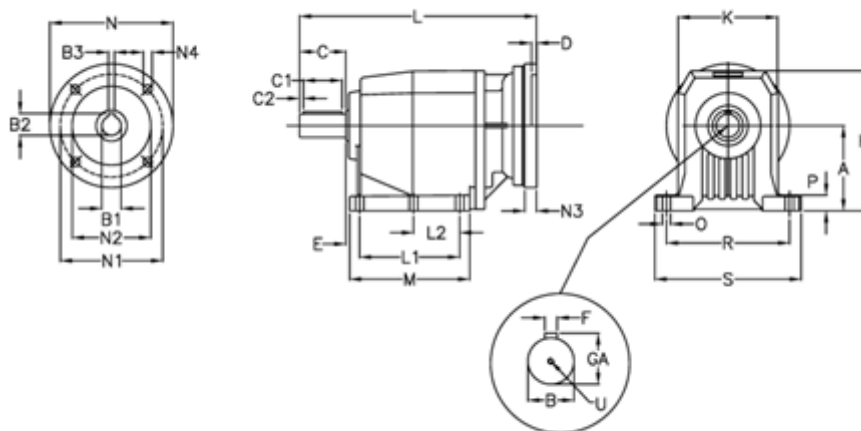

Article number: 40600802591260
 Description: Helical gearbox
 C802P-25,9-P180B5

Measures

A = 250	D = 6.0	L2 = 0.0	P = 35
B = 80	E = 33	M = 277.0	R = 370
B1 = 48	F = 22	N = 350	S = 440
B2 = 51.8	GA = 85.0	N1 = 300	U = M20x42
B3 = 14	H = 420	N2 = 250	
C = 140	K = 320	N3 = 23	
C1 = 110	L = 635.0	N4 = 18	
C2 = 15	L1 = 210.0	O = 26	